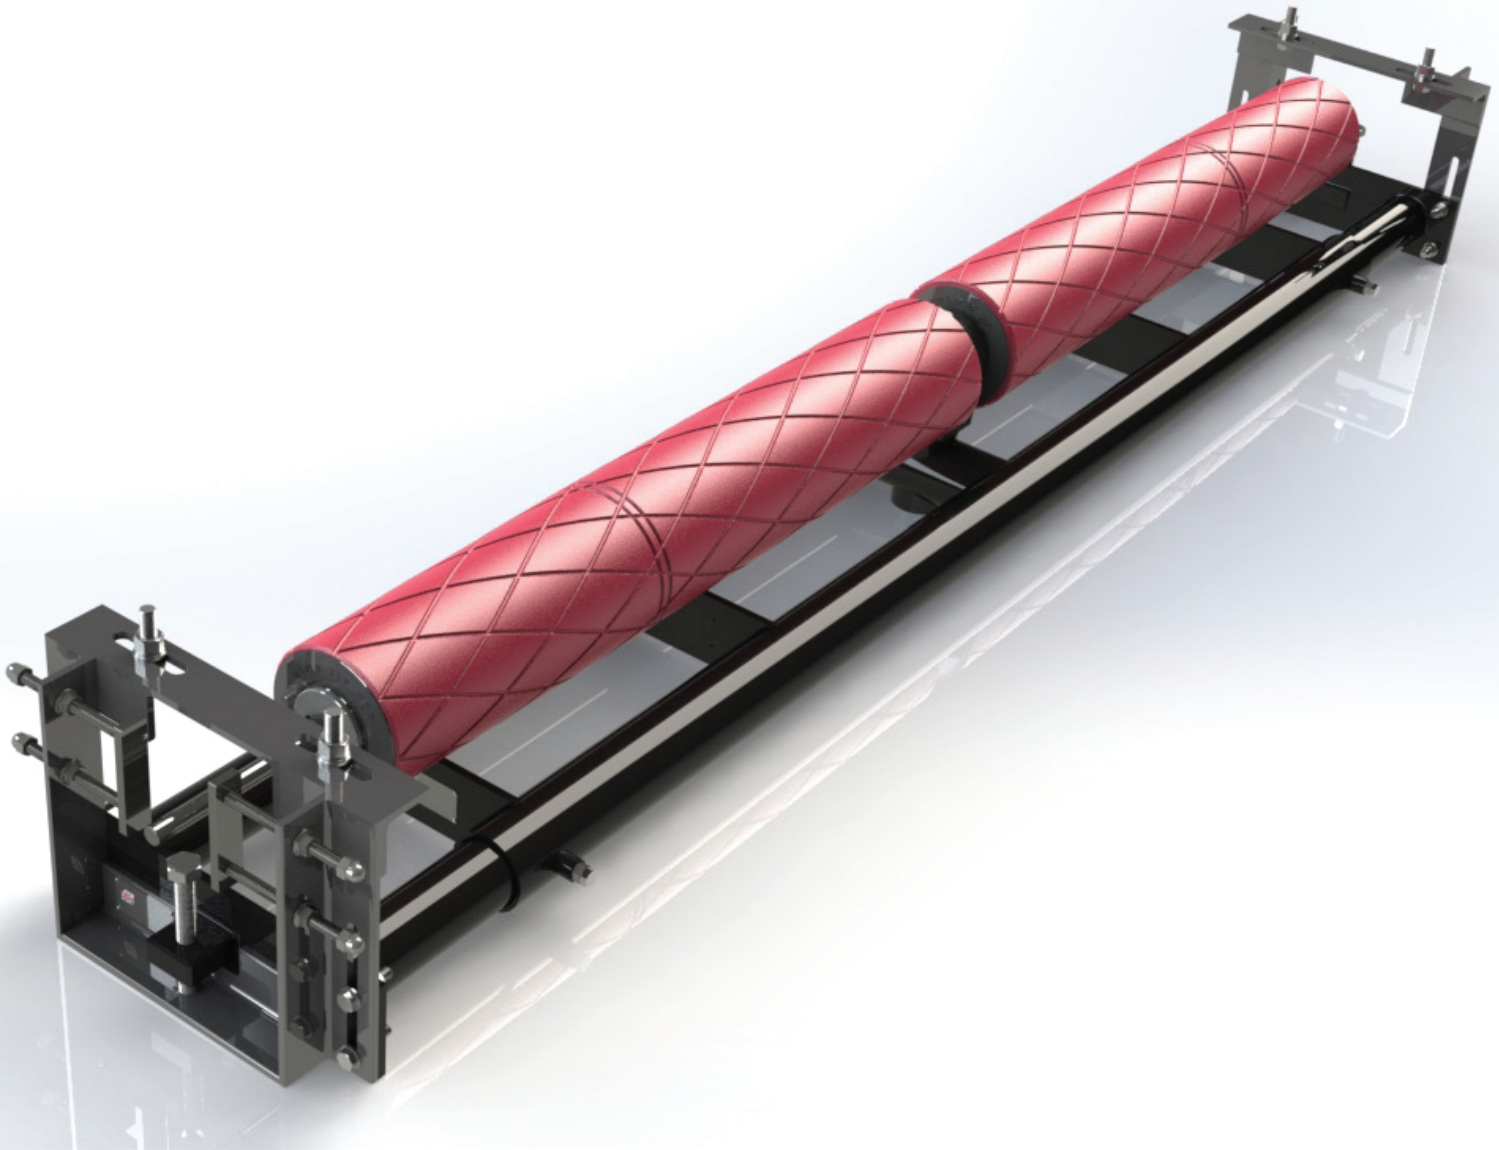

// ONE BRAND // ONE SOURCE // ONE SYSTEM

// SERVICE // MATERIAL PROCESSING // SURFACE PROTECTION // AUTOMOTIVE

REMATRACK CFX

Compact Flat Return Tracker

Our premium range of **REMATRACK** tracking units provide continuous guiding and support to correct any belt misalignment. **REMATRACK** ensures the conveyor belt runs central, prevents damages to the belt and enhances conveyor system.

REMATRACK will increase plant availability and productivity through less downtime whilst offering improved safety to your workforce.

REMATRACK CFX Compact Flat Return Tracker

Properties

- ✓ Compact frame with total height reduced to 300mm, adjustable range from 300 to 370mm
- ✓ Automatic dynamic self-adjusting
- ✓ Heavy duty robust design
- ✓ High- quality polyurethane lagging with high wear-resisting property
- ✓ F.R.A.S. polyurethane lagging available
- ✓ NSK thrust and cylinder bearings configuration available

Typical field of use

- ✓ REMATRACK are suited for all systems where wrong loading, deposits on the idler rollers
- ✓ Designed for heavy duty conveyors with low height clearance

Benefit

- ✓ Maintenance free
- ✓ Individual rollers for easy replacement
- ✓ One step casting polyurethane lagging ensure longer services life